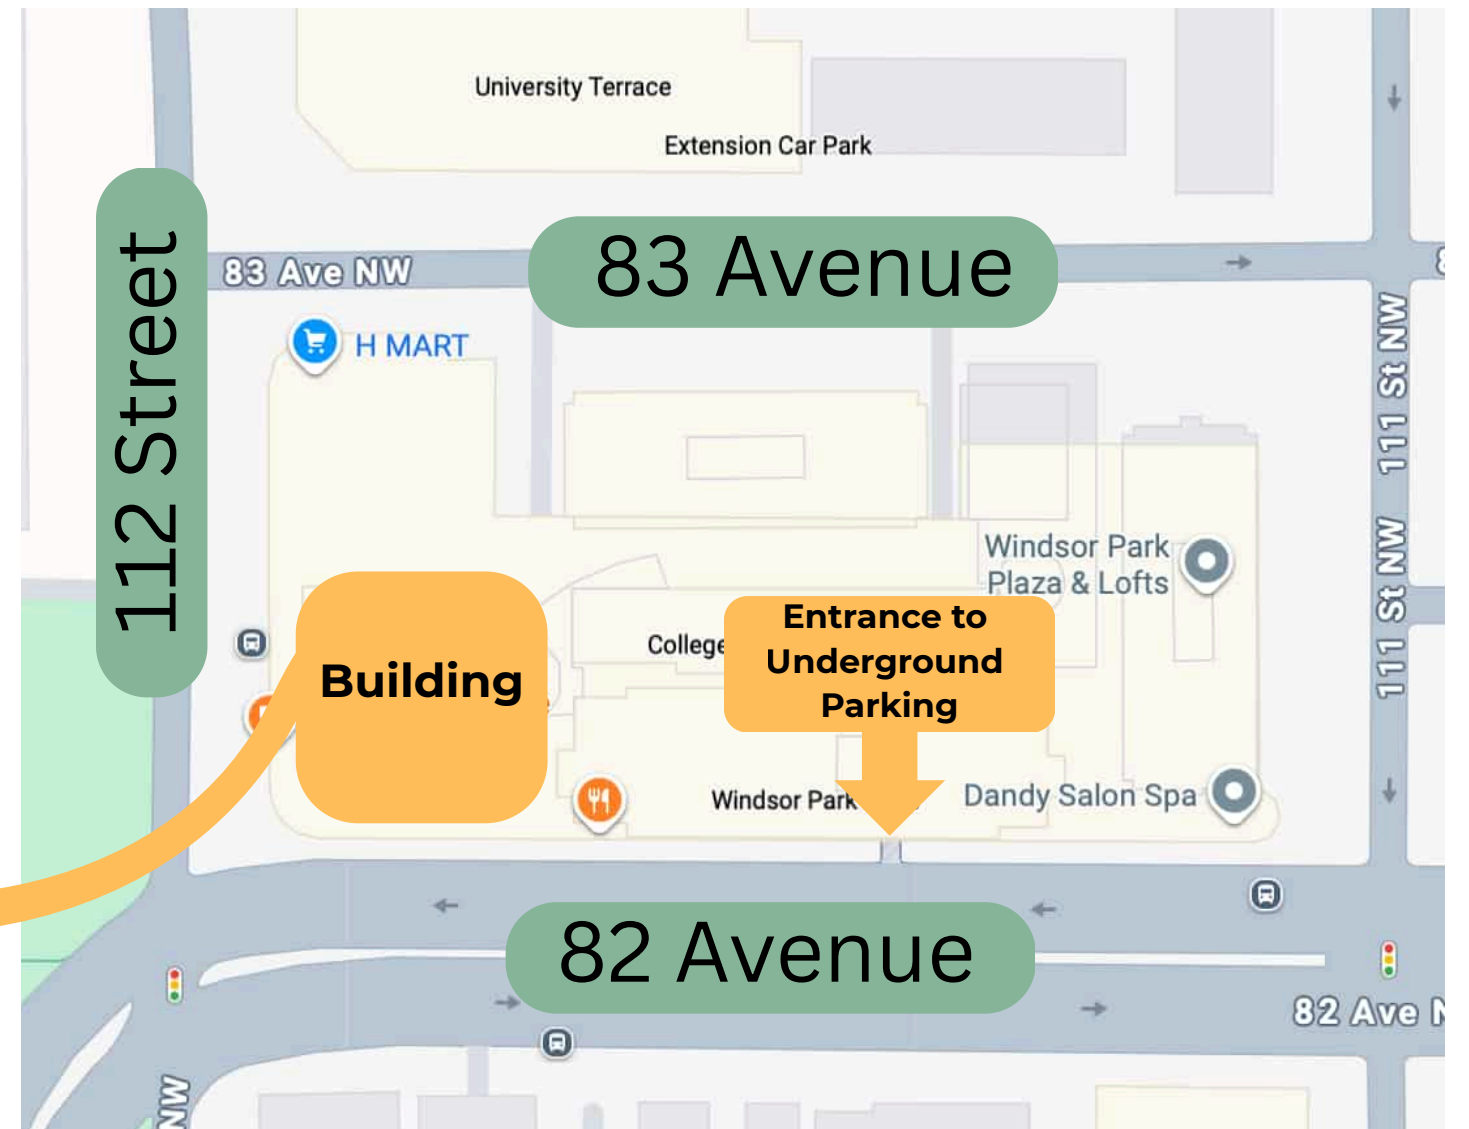

# VISUAL DIRECTIONS

## #302 - 8215 112 street

Front of the Building  
(College Plaza)

View of building  
on 112 street  
as you drive:

South

North

Entrance to  
underground  
parking

Located on 82<sup>nd</sup>  
Avenue  
(see map)

# Entering from 112 Street

If you see this door, you are in the right place!

Inside the entrance, head straight towards the elevators