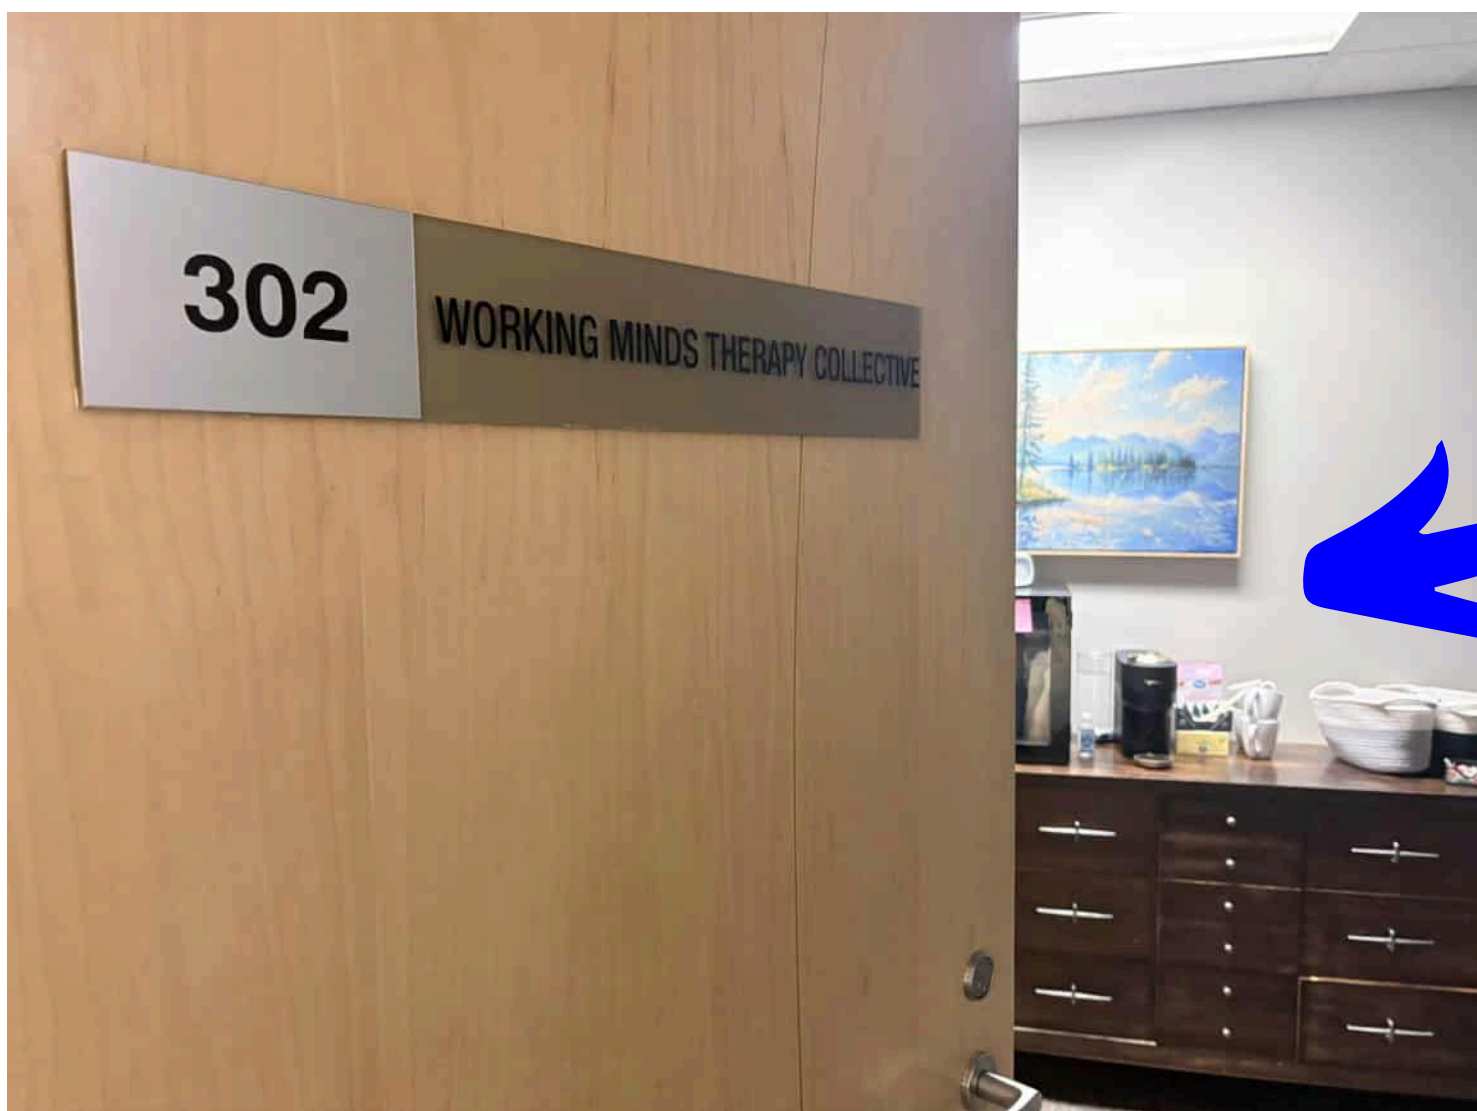

# Enter elevator

1

Enter the elevator  
and **push 3**

2

As you exit elevator, turn  
left and walk straight  
towards **302 Working Minds  
Therapy Collective**

3

Open door and enter  
into the waiting room