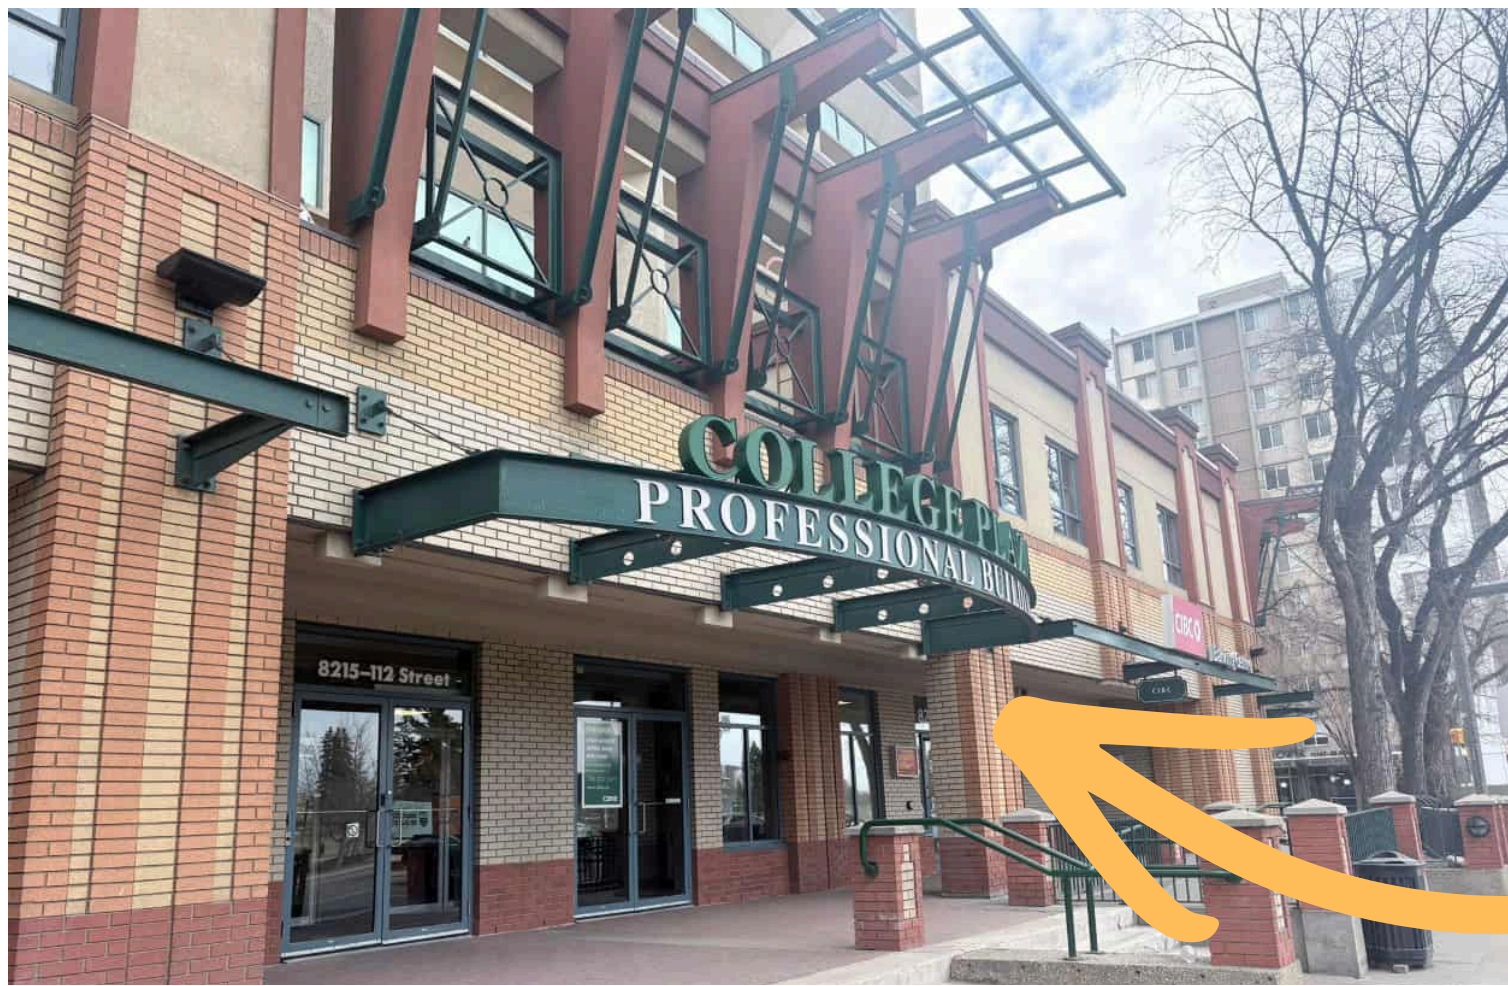

# VISUAL DIRECTIONS

## #302 - 8215 112 street

Front of the Building  
(College Plaza)

View of building  
on 112 street  
as you drive:

South

North

Entrance to  
underground  
parking

Located on 82<sup>nd</sup>  
Avenue  
(see map)

# Entering from 112 Street

If you see this door, you are in the right place!

Inside the entrance, head straight towards the elevators