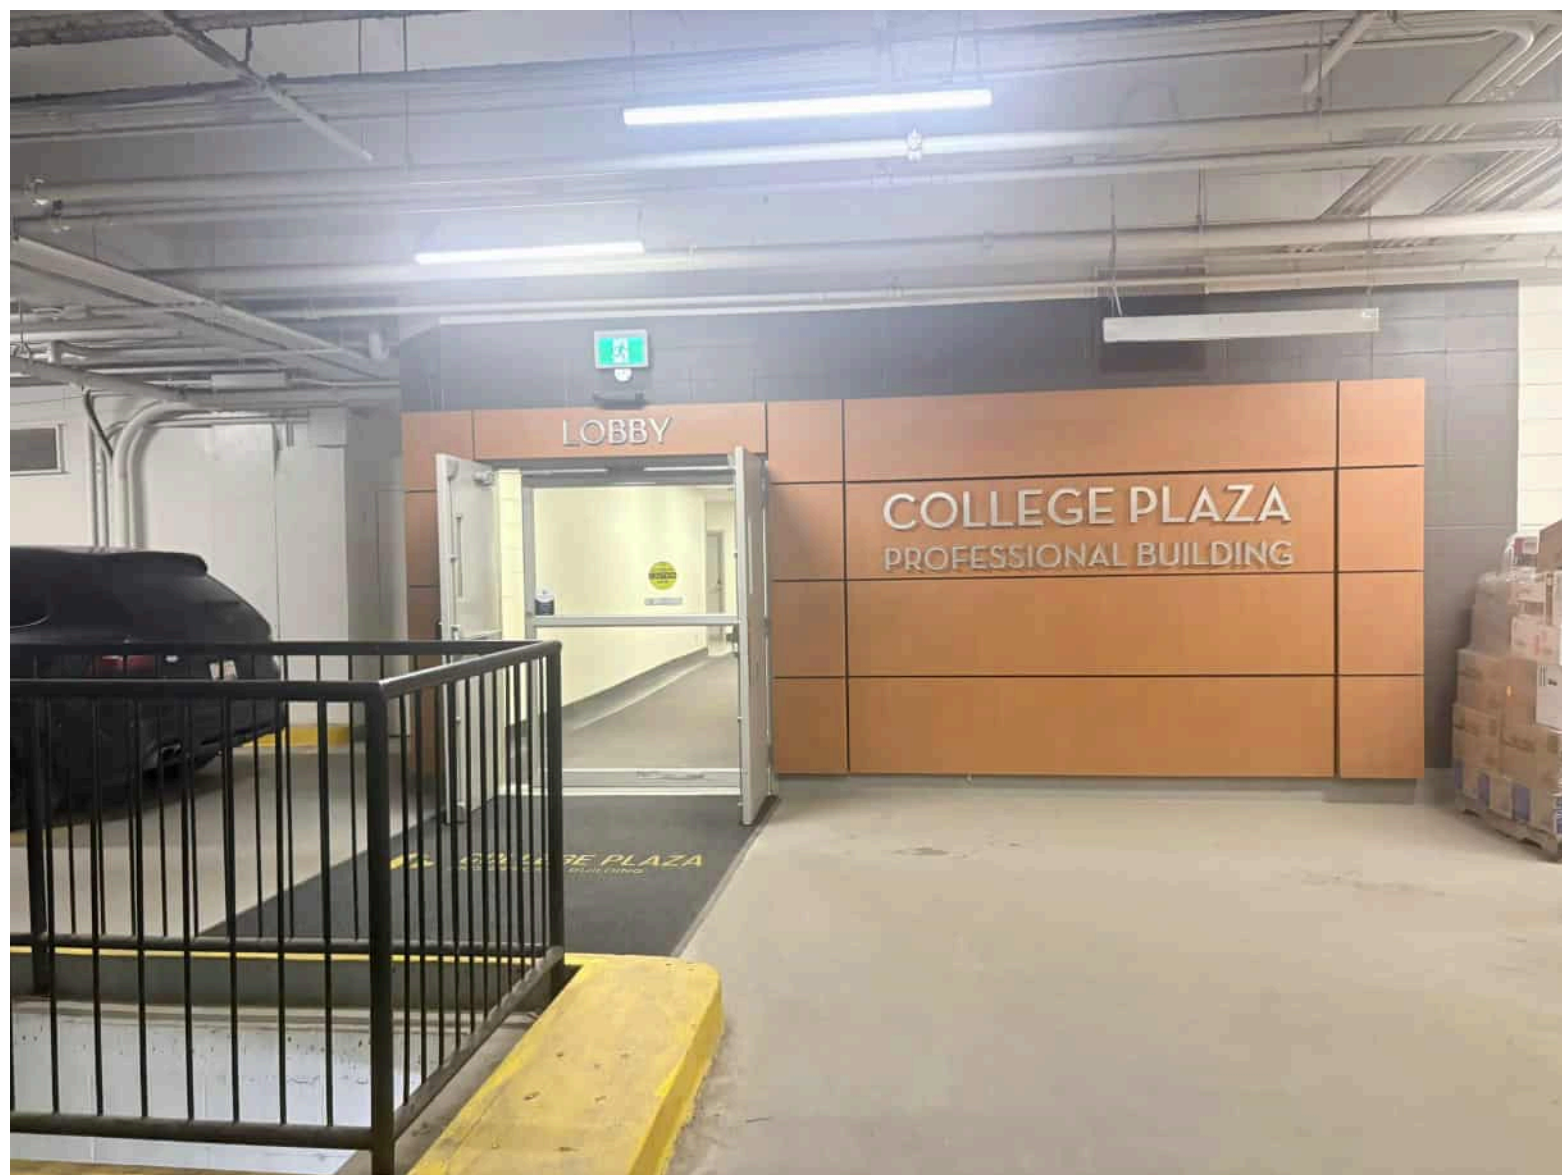

# Entering from 112 Street

If you see this door, you are in the right place!

Inside the entrance, head straight towards the elevators

# Entering from underground parking

**1** After parking, head towards this entrance.

When you enter doorway, you should see this hallway

Walk towards the Starbucks sign and turn left to enter lobby

Enter into the elevators