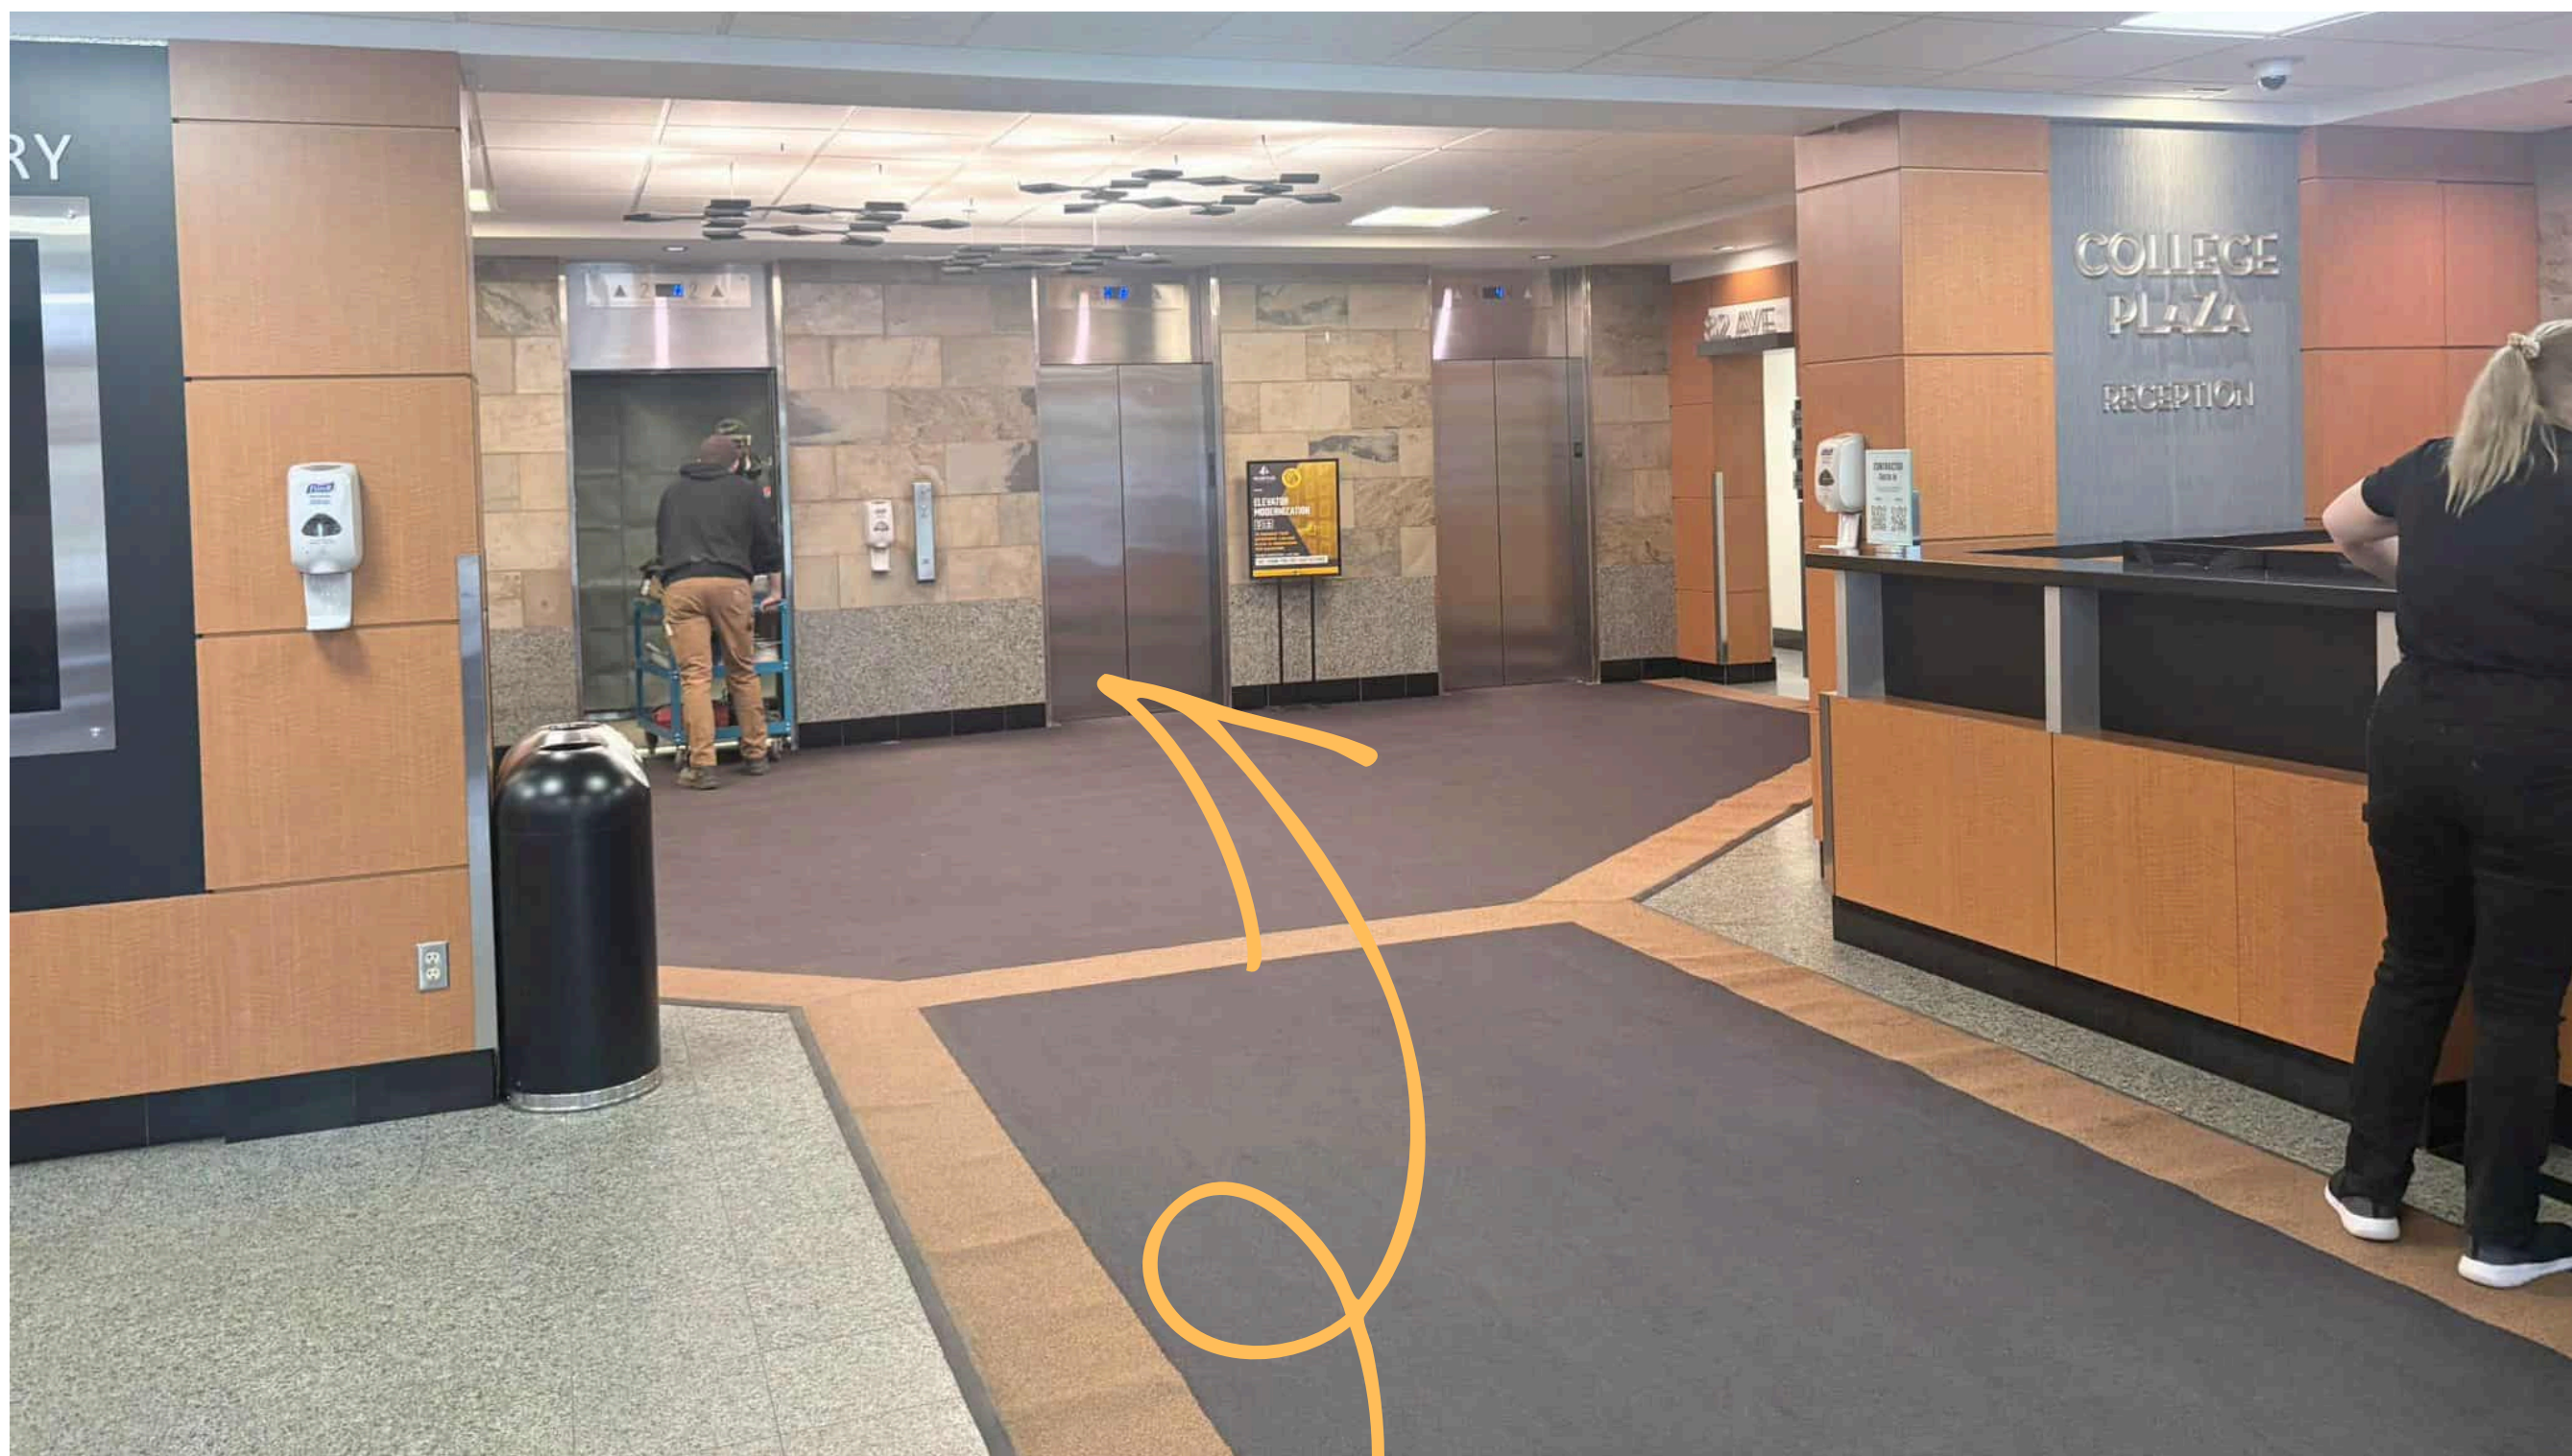

# Entering from 112 Street

If you see this door, you are in the right place!

Inside the entrance, head straight towards the elevators

# Entering from underground parking

**1** After parking, head towards this entrance.

When you enter doorway, you should see this hallway

Walk towards the Starbucks sign and turn left to enter lobby

Enter into the elevators