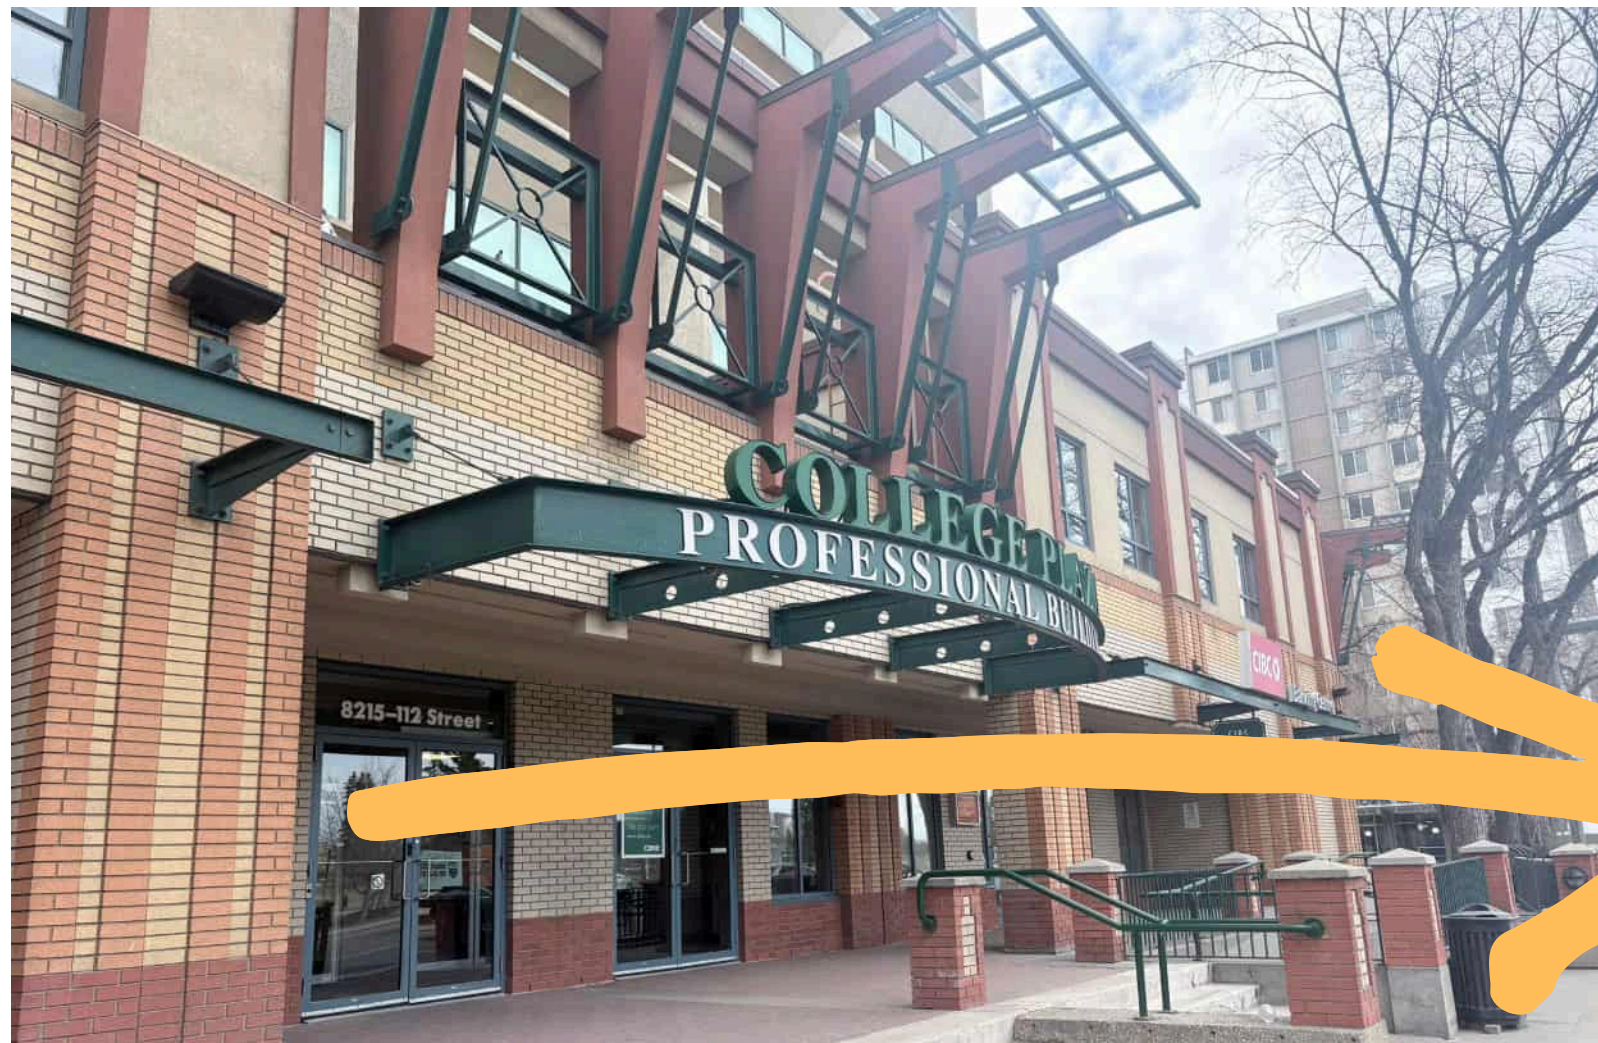

## #302 - 8215 112 street

Front of the Building  
(College Plaza)

View of building  
on 112 street  
as you drive:

South

North

Entrance to  
underground  
parking

Located on 82<sup>nd</sup>  
Avenue  
(see map)

# Entering from 112 Street

If you see this door, you are in the right place!

Inside the entrance, head straight towards the elevators