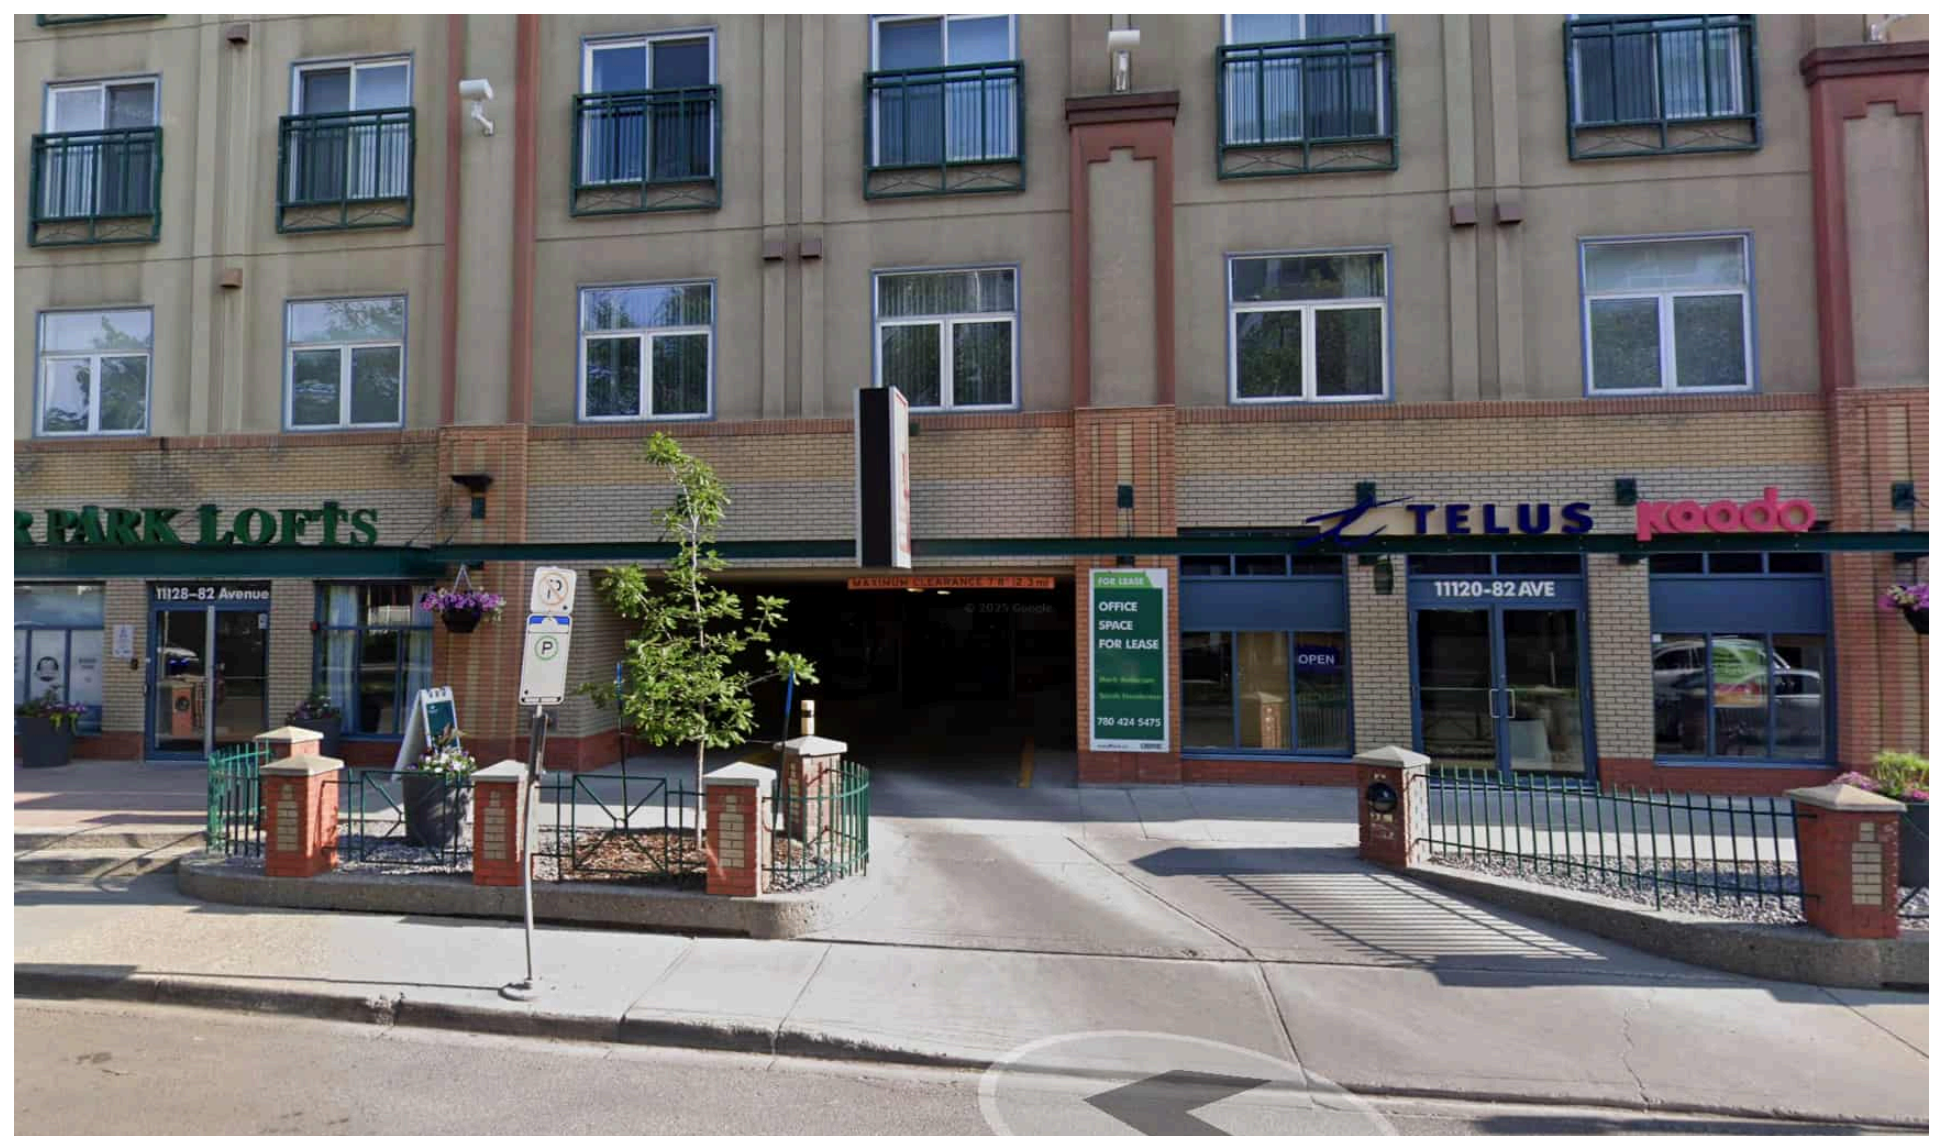

## #302 - 8215 112 street

Front of the Building  
(College Plaza)

View of building  
on 112 street  
as you drive:

South

North

Entrance to  
underground  
parking

Located on 82<sup>nd</sup>  
Avenue  
(see map)

# Entering from 112 Street

If you see this door, you are in the right place!

Inside the entrance, head straight towards the elevators